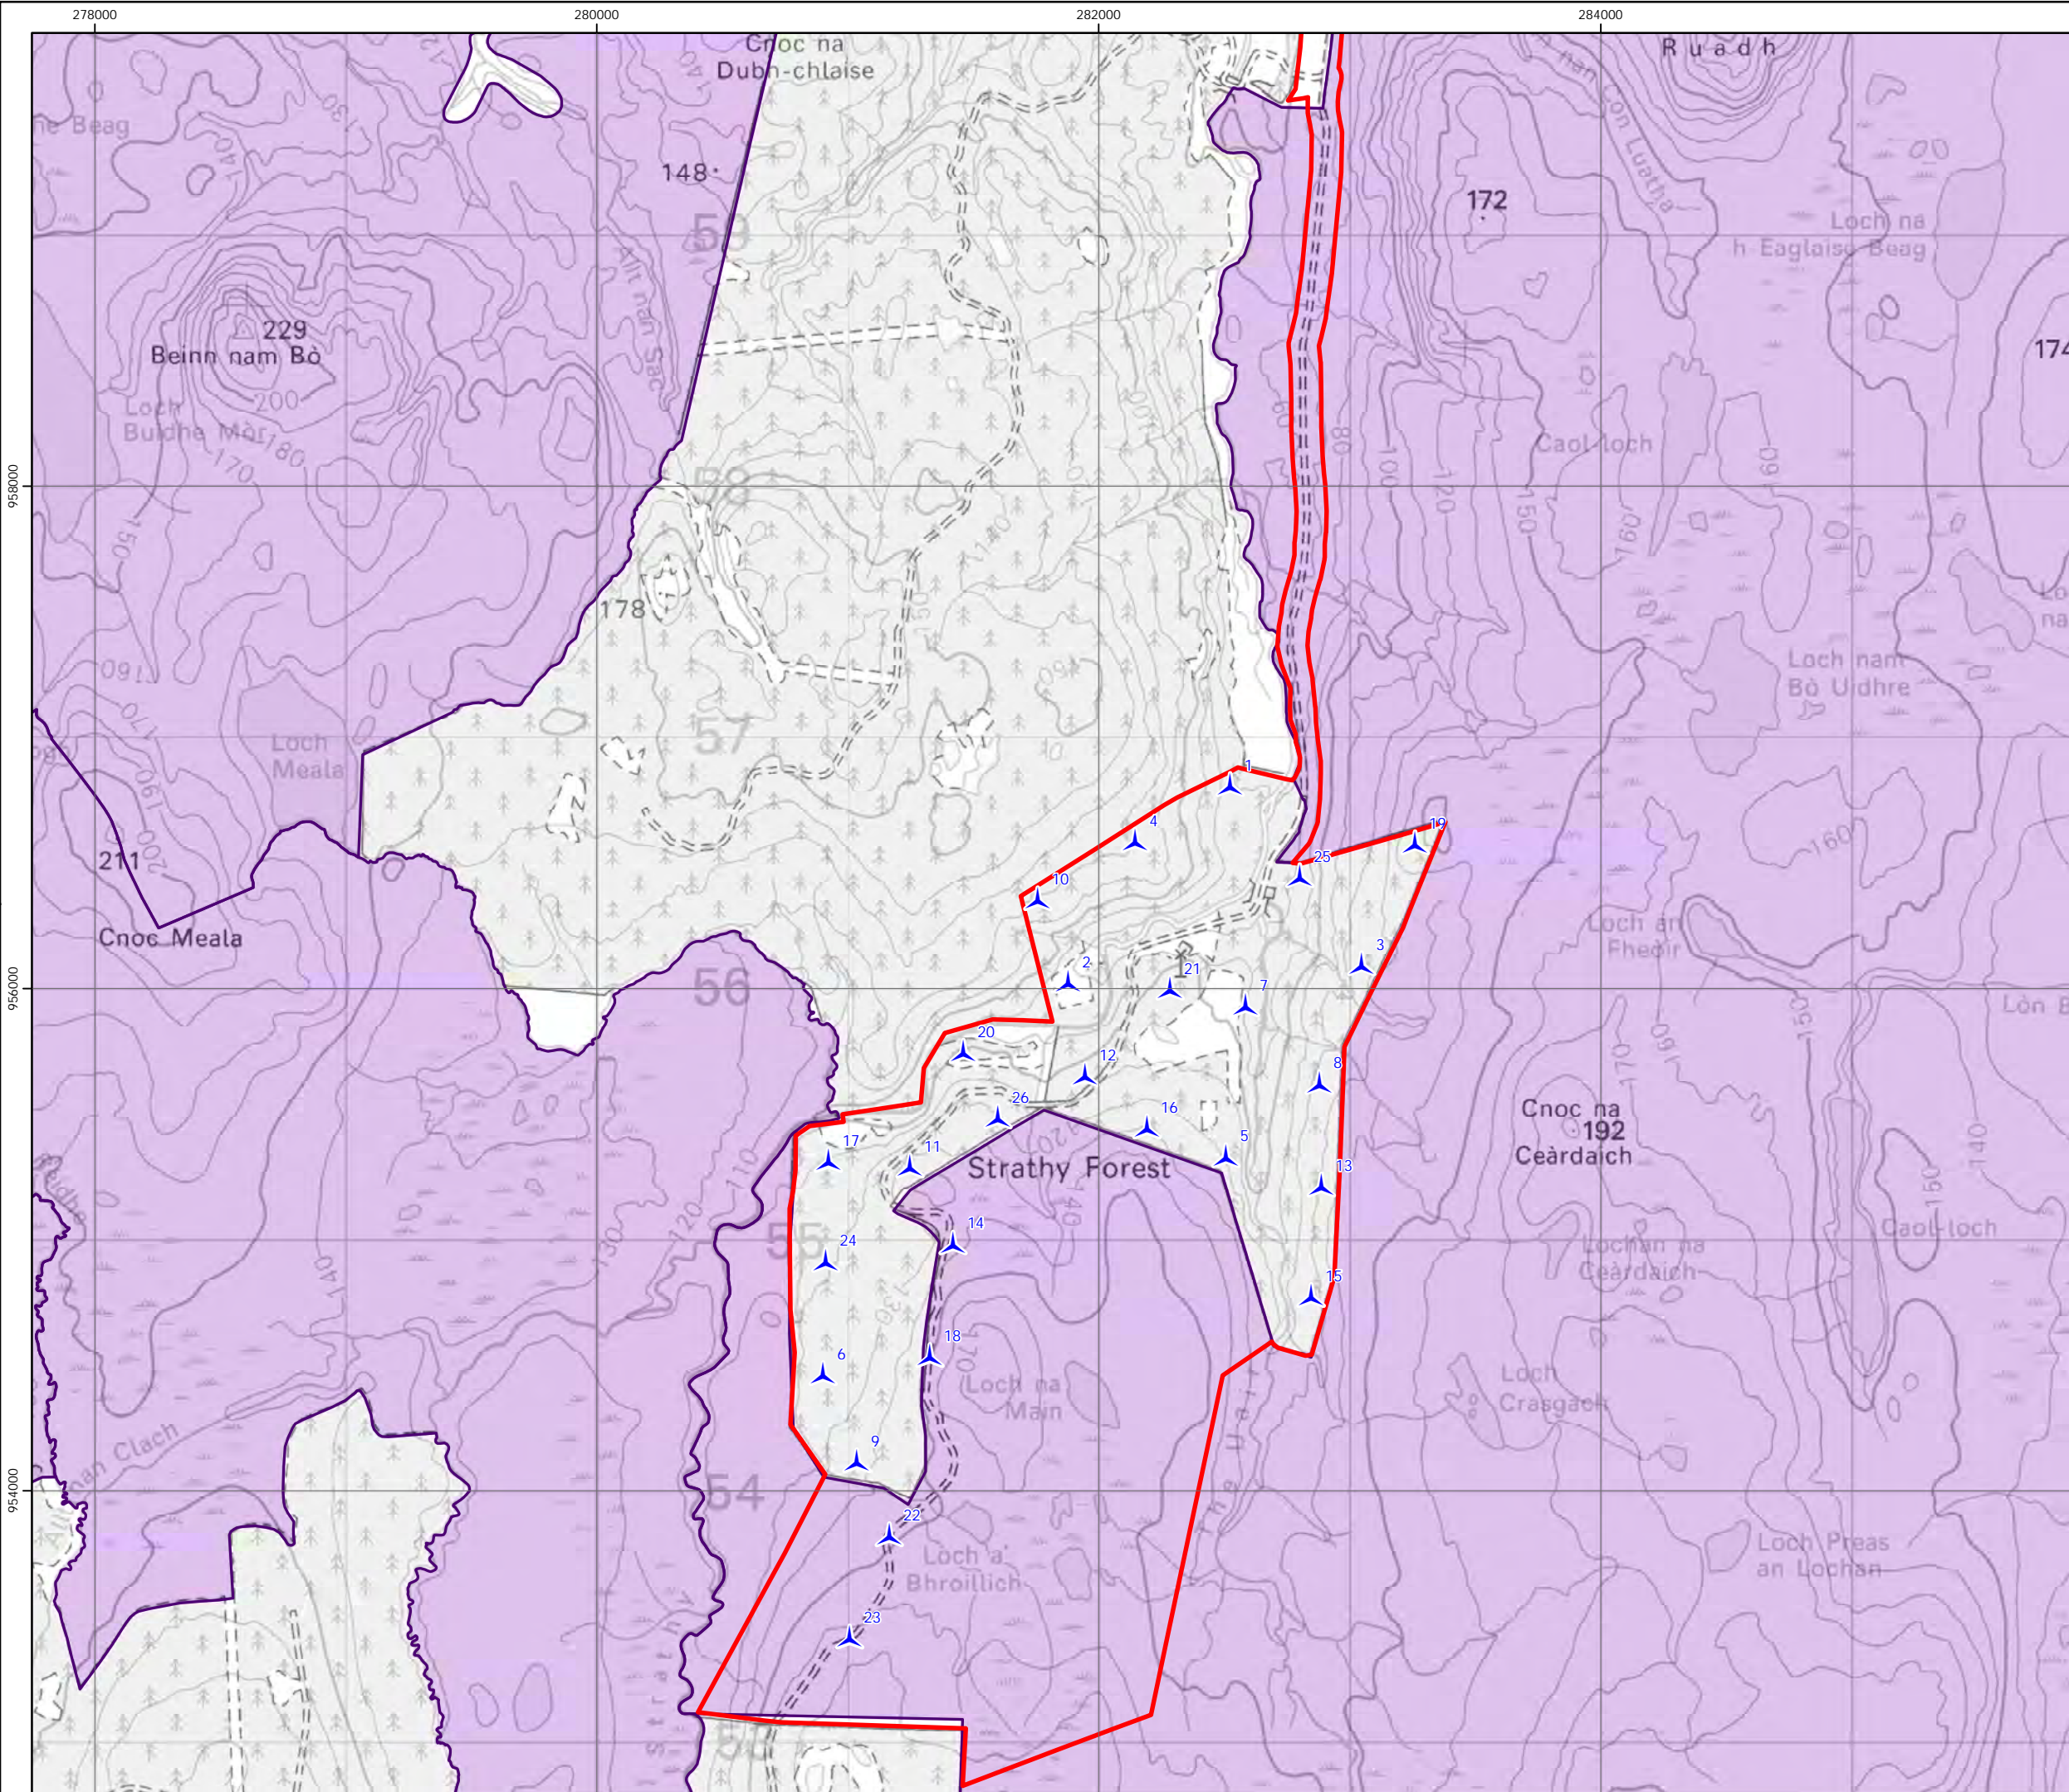

# Strathy Wood Wind Farm

Figure 9-17  
Caithness and Sutherland  
Peatlands SPA

- Key**
-  Planning application boundary
  -  Turbine location
  -  Caithness and Sutherland Peatlands Special Protection Area

Scale @ A3:  
1:25,000

© Crown copyright 2013. All rights reserved.  
Ordnance survey licence number 100048146.